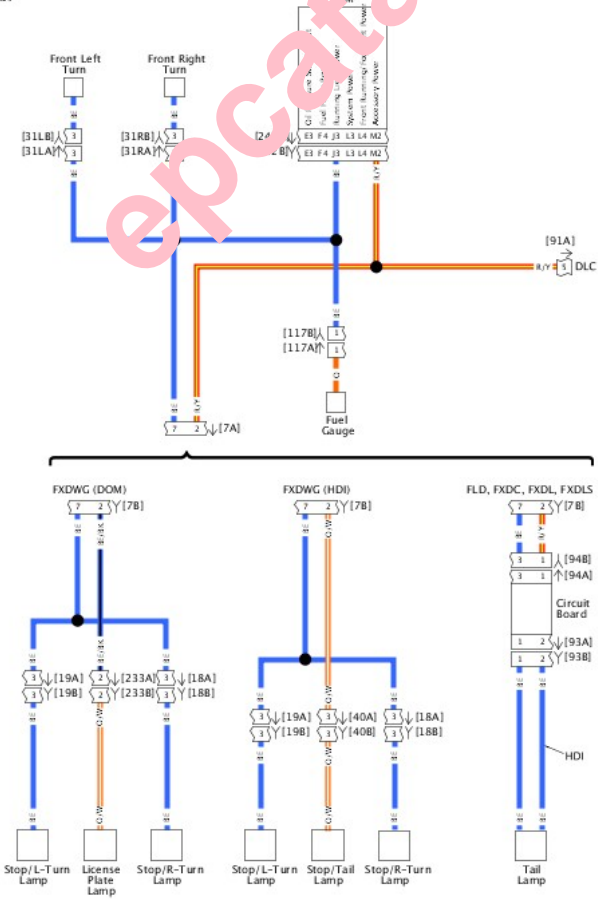

[2017 Harley-Davidson V-Rod Models Service Manual \(94000385\)](#)

- [Battery Power](#)
- [Ignition Power](#)
- [Accessory Power](#)
- [Chassis Grounds](#)
- [Sensor Grounds](#)
- [Front Lighting and Hand Controls: 2017 V-Rod](#)
- [Main Harness \(1 of 2\): 2017 V-Rod](#)
- [Main Harness \(2 of 2\): 2017 V-Rod](#)
- [Rear Lighting: 2017 V-Rod](#)

2017 Harley-Davidson Dyna Models Service Manual

[View interactive image](#)

Battery Power Distribution

View interactive image

Ignition and Accessory Power Distribution 1 of 3

[Buy now](#)

[Harley Davidson 2017 Wiring Circuit Diagrams PDF](#)