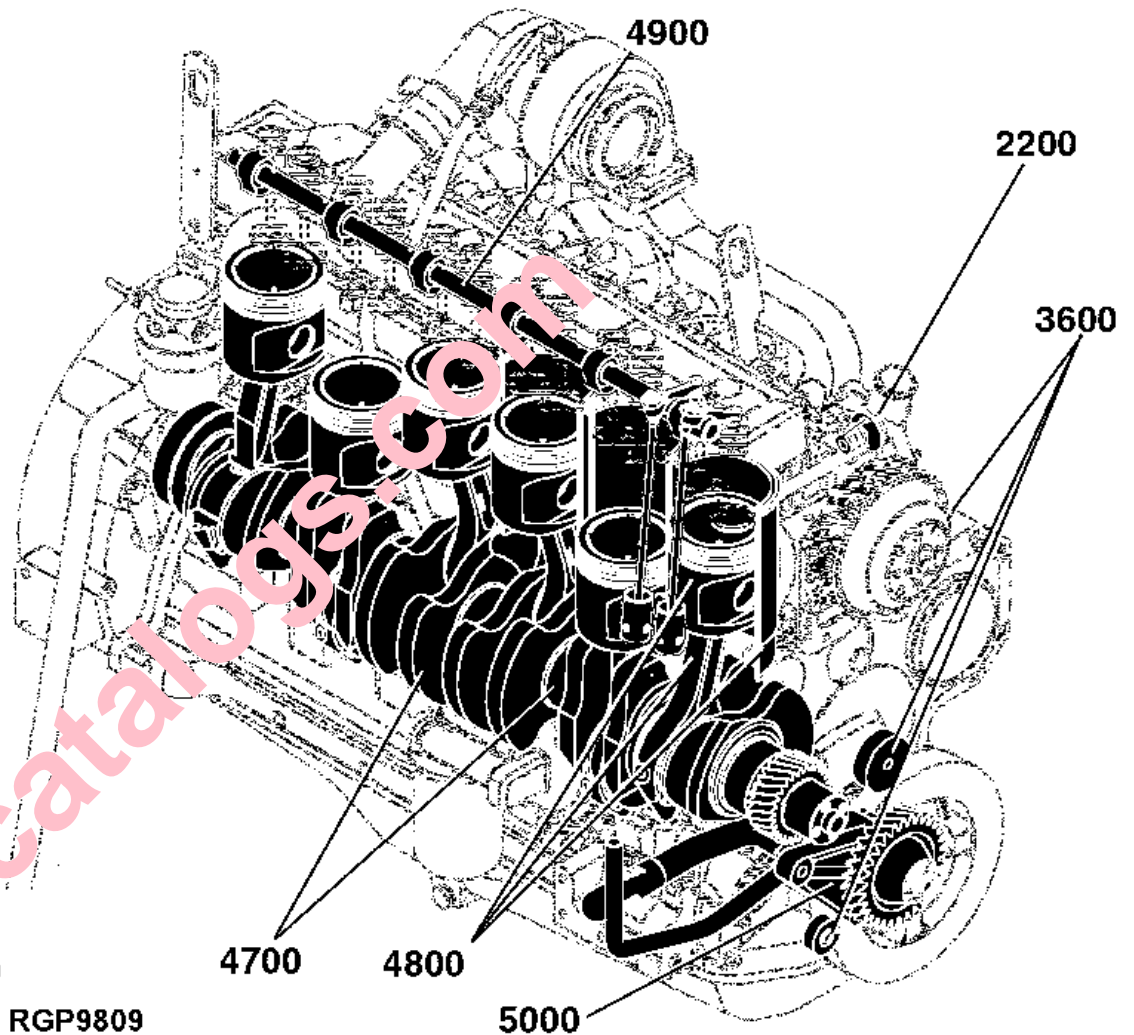

PRIMARY PICTORIAL INDEX

1100 – 13
1200 – 15
1300 – 16
1400 – 17
1500 – 19
1600 – 22
1700 – 29
1900 – 33
2000 – 35
2100 – 36
2200 – 40
2300 – 41
2400 – 45
2500 – 47
2800 – 48
2900 – 50
3000 – 52
3100 – 59
3500 – 61
3600 – 64
3700 – 66
4000 – 67
4400 – 68
4600 – 70
4700 – 72
4800 – 73
4900 – 75
5000 – 76
5100 – 77
5200 – 79
5700 – 81
5900 – 82
6200 – 84
6400 – 88
6500 – 89
6600 – 90
6700 – 92
6800 – 93
7600 – 95
7800 – 96
8600 – 98
8700 – 100
8800 – 103
9800 – 108