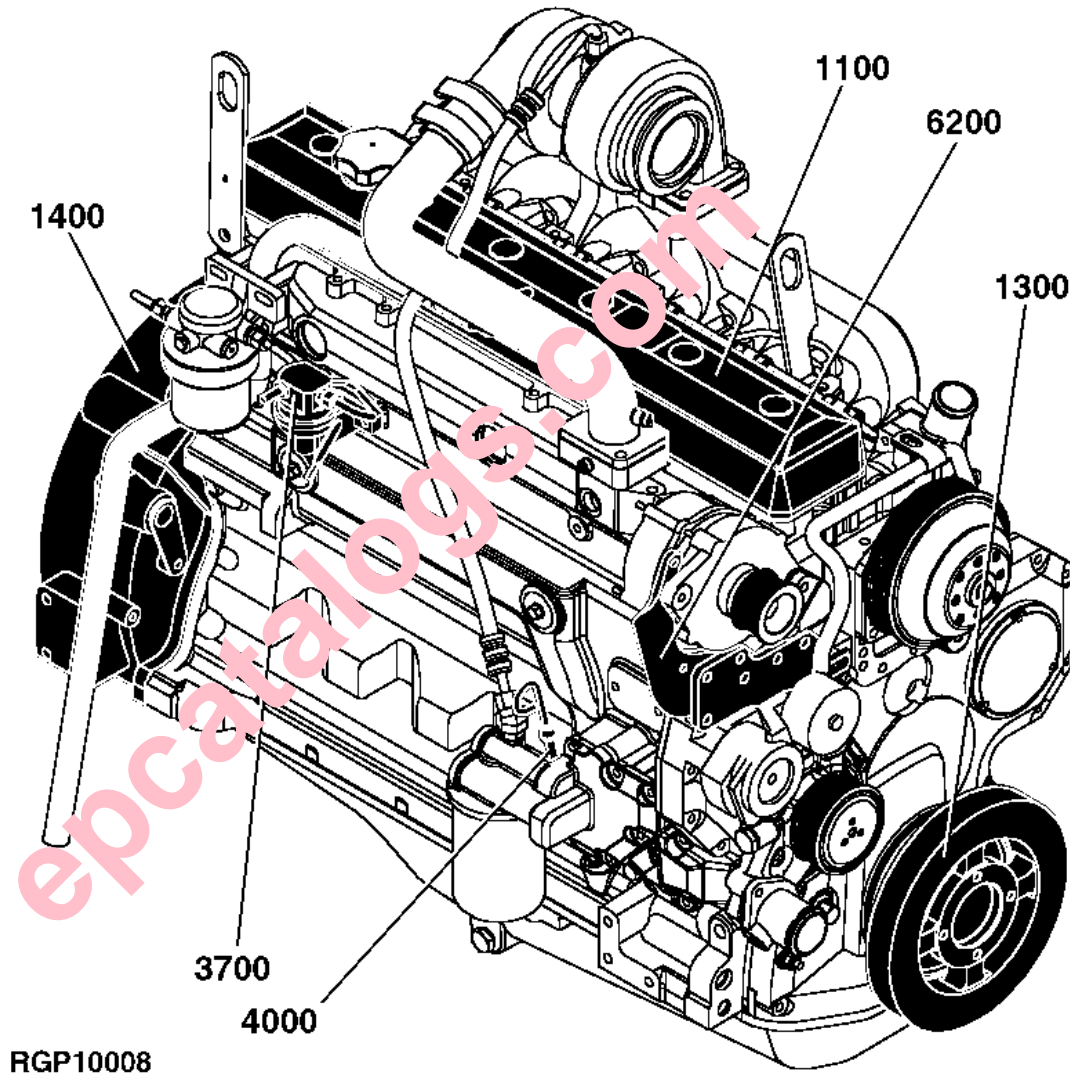

PRIMARY PICTORIAL INDEX

1100 - 13
1200 - 15
1300 - 16
1400 - 17
1500 - 19
1600 - 22
1700 - 29
1900 - 33
2000 - 35
2100 - 36
2200 - 40
2300 - 41
2400 - 45
2500 - 47
2800 - 48
2900 - 50
3000 - 52
3100 - 59
3500 - 61
3600 - 64
3700 - 66
4000 - 67
4400 - 68
4600 - 70
4700 - 72
4800 - 73
4900 - 75
5000 - 76
5100 - 77
5200 - 79
5700 - 81
5900 - 82
6200 - 84
6400 - 88
6500 - 89
6600 - 90
6700 - 92
6800 - 93
7600 - 95
7800 - 96
8600 - 98
8700 - 100
8800 - 103
9800 - 108