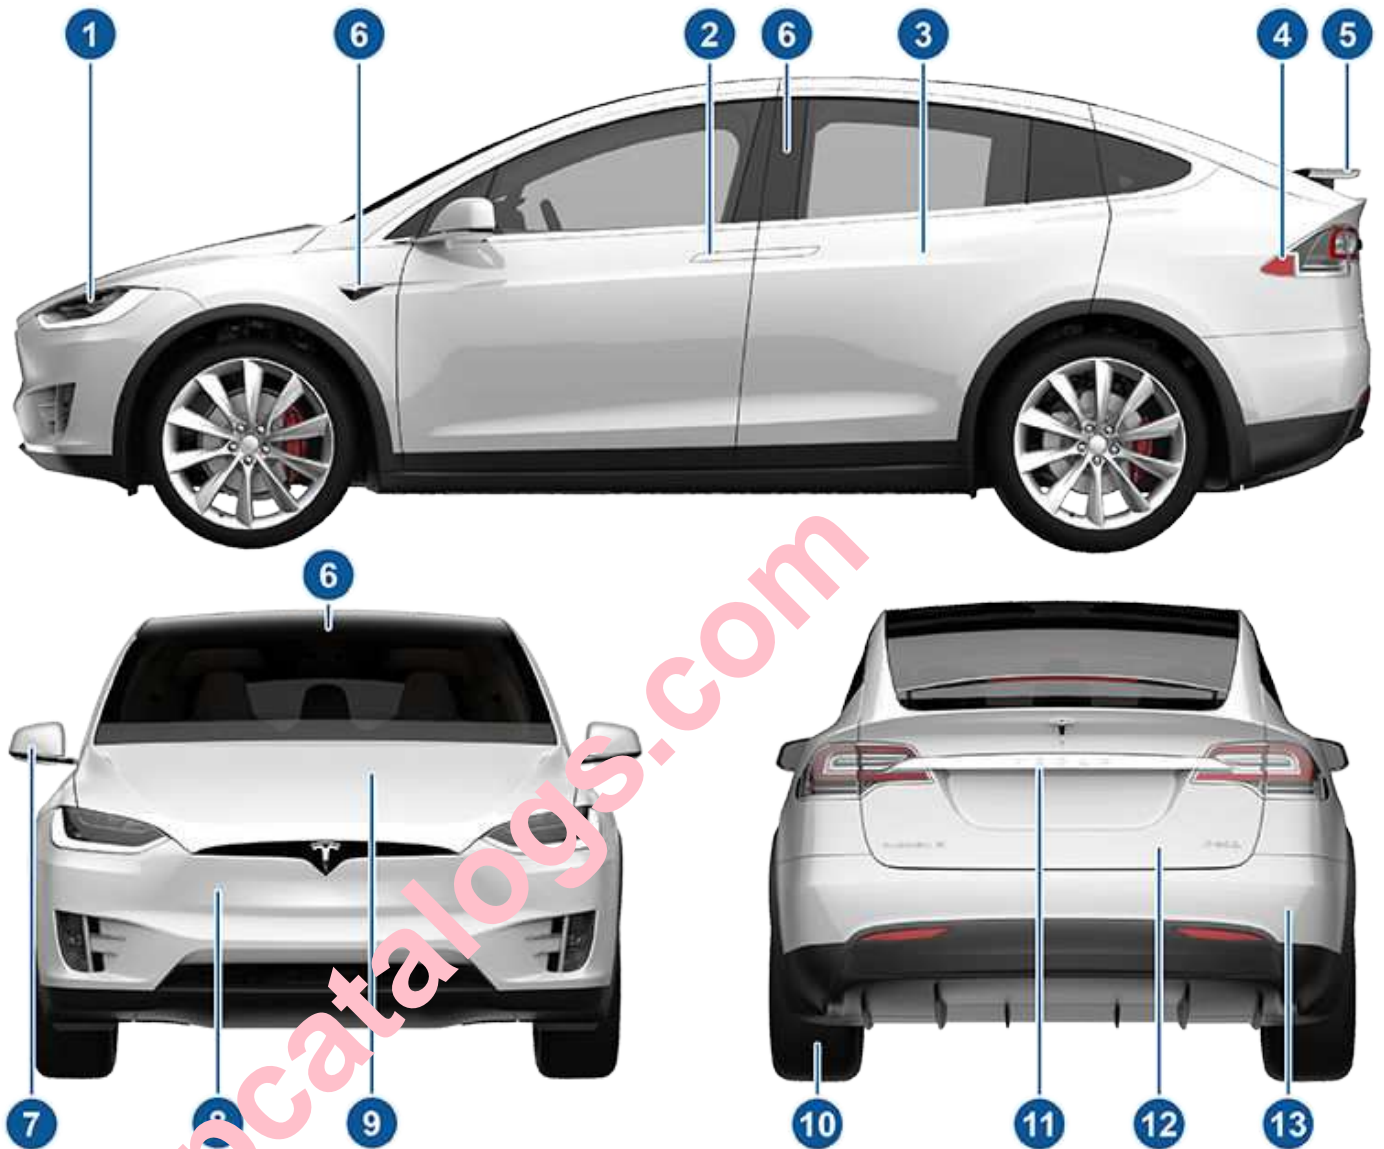

Exterior Overview

1. Exterior light (Lights on page 57)
2. Front doors (Keys and Doors on page 8)
3. Falcon wing doors (Keys and Doors on page 8)
4. Charge port (Charging Instructions on page 176)
5. Active spoiler (optional) (Active Spoiler on page 81)
6. Autopilot cameras (About Autopilot on page 93)
7. Exterior mirrors (Mirrors on page 53)
8. Radar sensor (hidden from view in the above image) (About Autopilot on page 93)
9. Hood/Front trunk (Front Trunk on page 19)
10. Wheels and tires (Wheels and Tires on page 207)
11. Rear view camera (Rear Facing Camera(s) on page 79 and About Autopilot on page 93)
12. Rear trunk/liftgate (Rear Trunk on page 17)
13. Ultrasonic sensors (Park Assist on page 71 and About Autopilot on page 93)